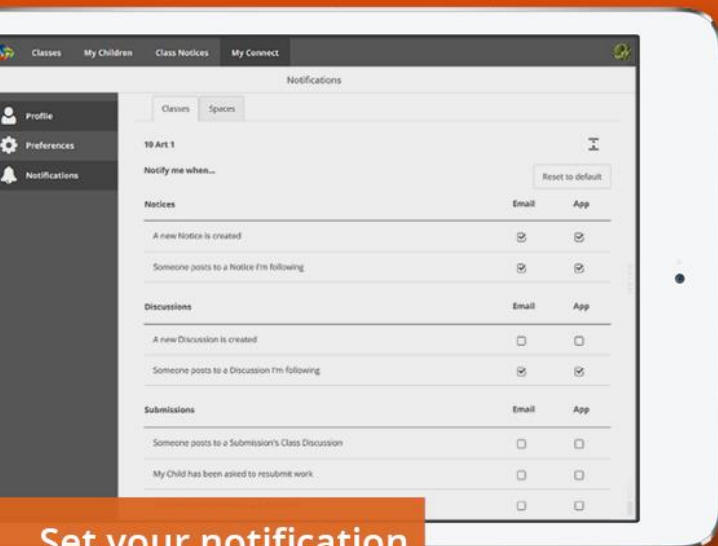

CONNECT NOW

A free mobile app that displays all the latest activity from your children's classes.

- read notices, view class photos and discussions
- post a comment directly from your mobile device
- access attachments